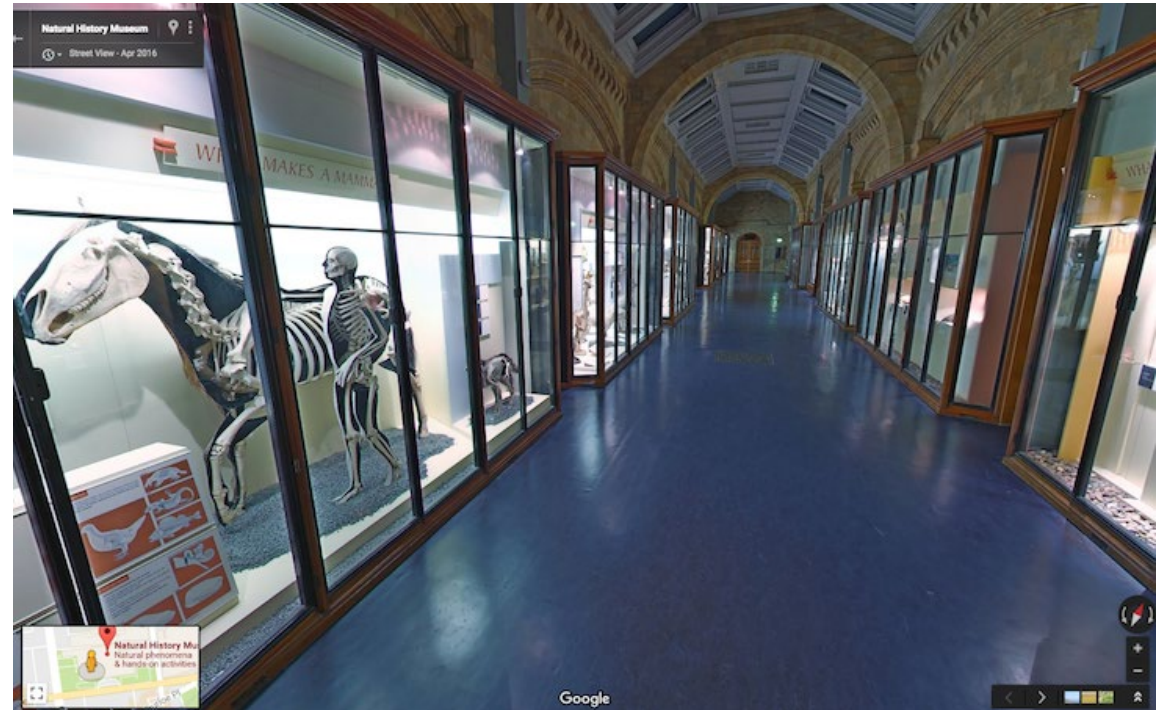

disabled
ramblers

THE RIDGEWAY

NATIONAL TRAIL 

Ridgeway Google Street View Project

Gavin Casperz, Disabled Ramblers

James Spratley, Strategic Access Officer, Buckinghamshire Council

Ridgeway Google Streetview Project

- Of the many challenges faced by people with disabilities accessing the countryside, one of the least well known is lack of confidence caused by not knowing what to expect
- Google Street View is synonymous with **Interactive Panoramic Photography**, 360° images taken from video from specialised cameras mounted on vehicles with a huge range of applications
- Google has allowed third parties to upload their own videos, and this led to innovative applications such as mapping world landmarks and natural wonders, places like museums, arenas, restaurants and small businesses with Street View.

Natural History Museum on Google Streetview

Ridgeway Google Streetview Project

- Disabled Ramblers have been awarded National Lottery funding for two GoPro Max 360° cameras for the purposes of photographing the entire Ridgeway National Trail from Avebury to Ivinghoe Beacon
- Gavin intends to survey the Eastern half - Ivinghoe to the River Thames
- Paula Brunt will survey the Western half.

Ridgeway Google Streetview Project

- The Ridgeway National Trail Project Officer Sarah Wright has suggested a number of priority sections which we will attempt to complete in time for the 50th Anniversary.
- These include:
 - Whiteleaf Car Park to top of Whiteleaf Hill
 - Trail from top of Coombe Hill down through Goodmerhill Wood to Buckmoorend farm shop
 - Coombe Hill to Low scrubs National Trust Car Park
 - Wendover to Coombe Hill
 - Pitstone to Ivinghoe Beacon